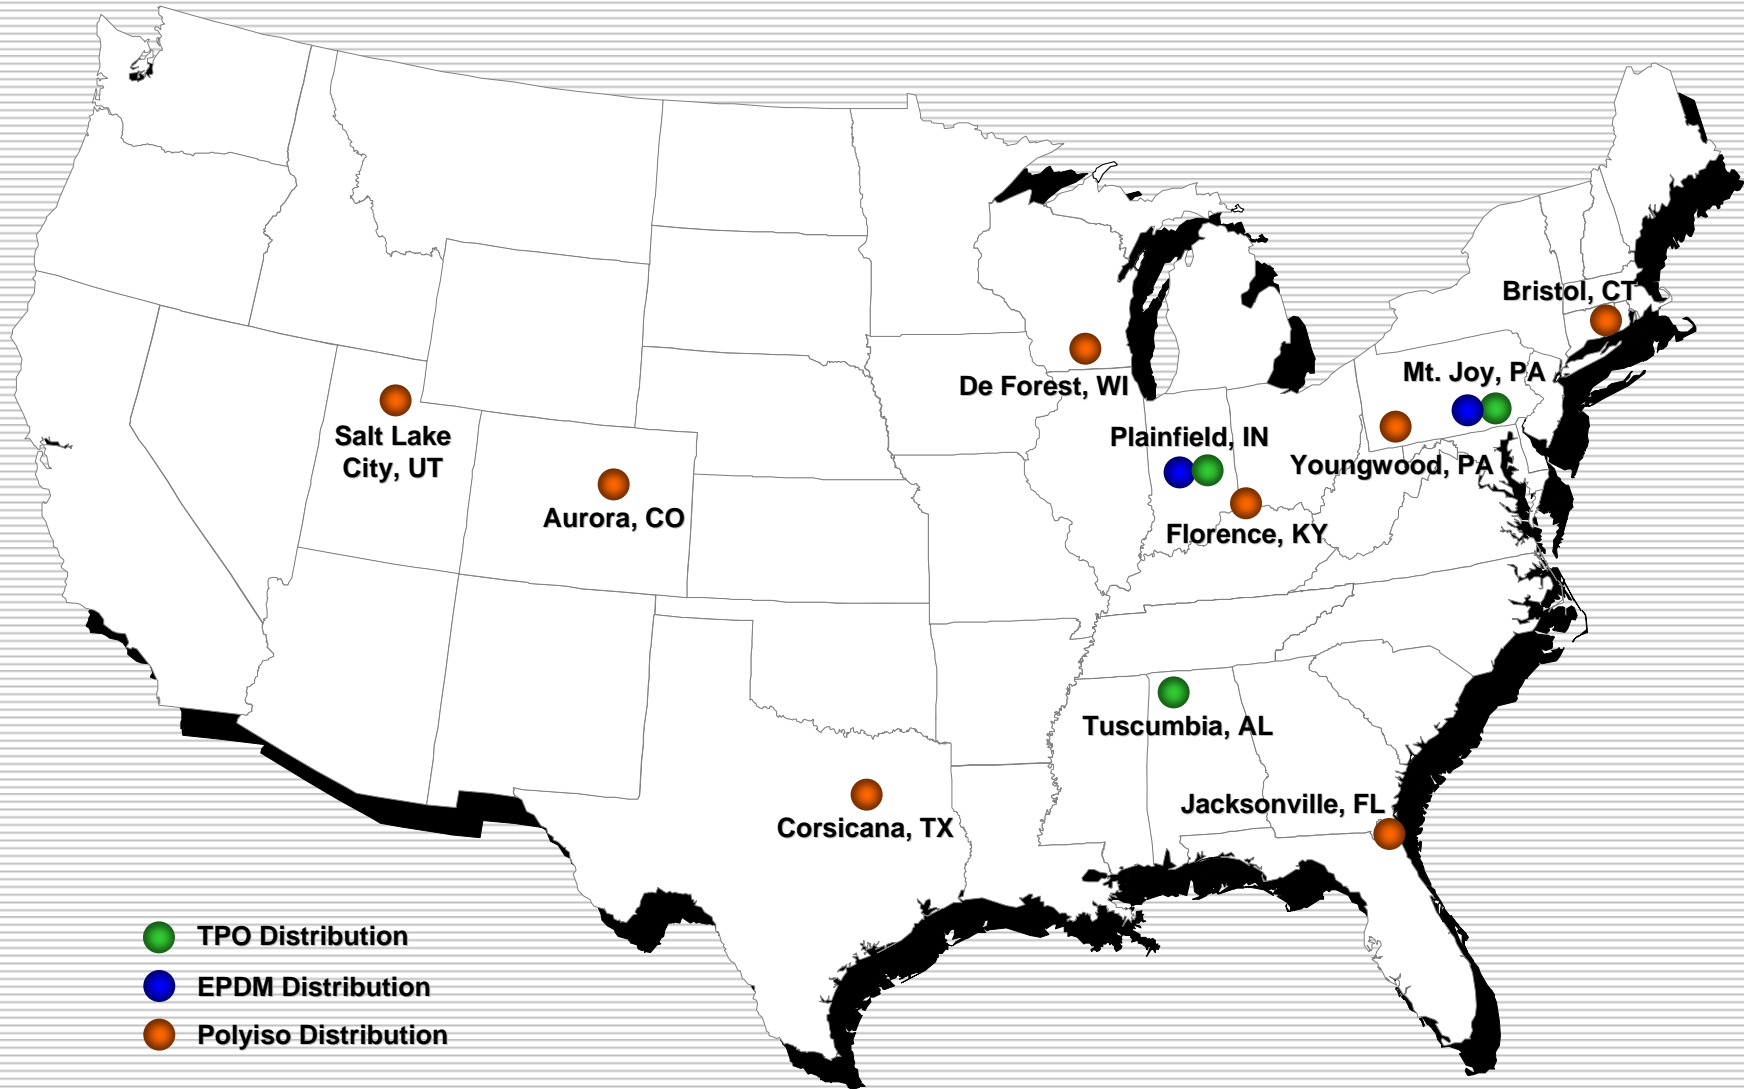

- TPO Distribution
- EPDM Distribution
- Polyiso Distribution