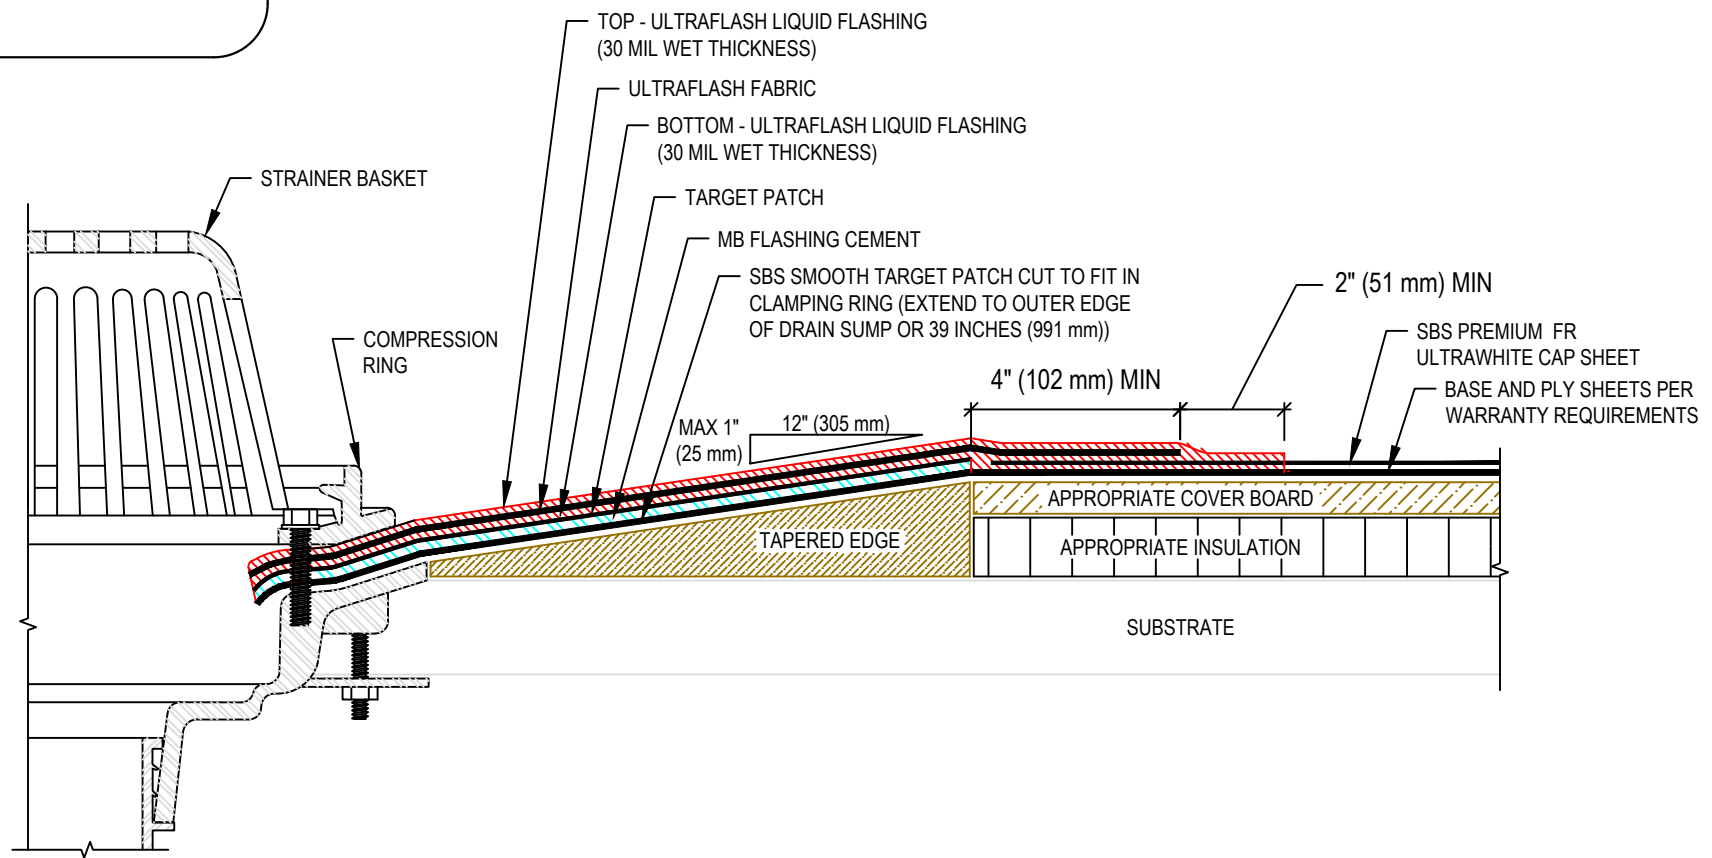

SLIT AND BUTT TARGET PATCH CORNERS AS NECESSARY TO FIT DRAIN SUMP (MAX SLIT LENGTH IS 6" (152 mm))

LEADER PIPE

NOTE:

1. REFER TO WWW.GENFLEX.COM FOR MOST CURRENT INFORMATION.
2. THE HOLE IN THE TARGET PATCH SHOULD EXTEND A MINIMUM OF 1" (25 mm) BEYOND THE CLAMPING RING AND SHOULD NOT BE SMALLER THAN THE DIAMETER OF THE LEADER PIPE.
3. ALL MATERIAL AND INSTALLATION REQUIREMENTS FOR SBS PLATINUM WARRANTY MUST BE FOLLOWED TO BE ELIGIBLE FOR 30 YEAR PLATINUM WARRANTY.

ULTRAFLASH NO LEAD ROOF DRAIN

MAXIMUM WARRANTY: 20 Years

GENFLEX™

ACCEPTABLE SYSTEMS: **MODIFIED BITUMEN**

ISSUE / REVISION DATE:
05/21/2025

DETAIL NO.
MB-D-4

GENFLEX: (800) 443-4272 www.genflex.com

NOT TO SCALE